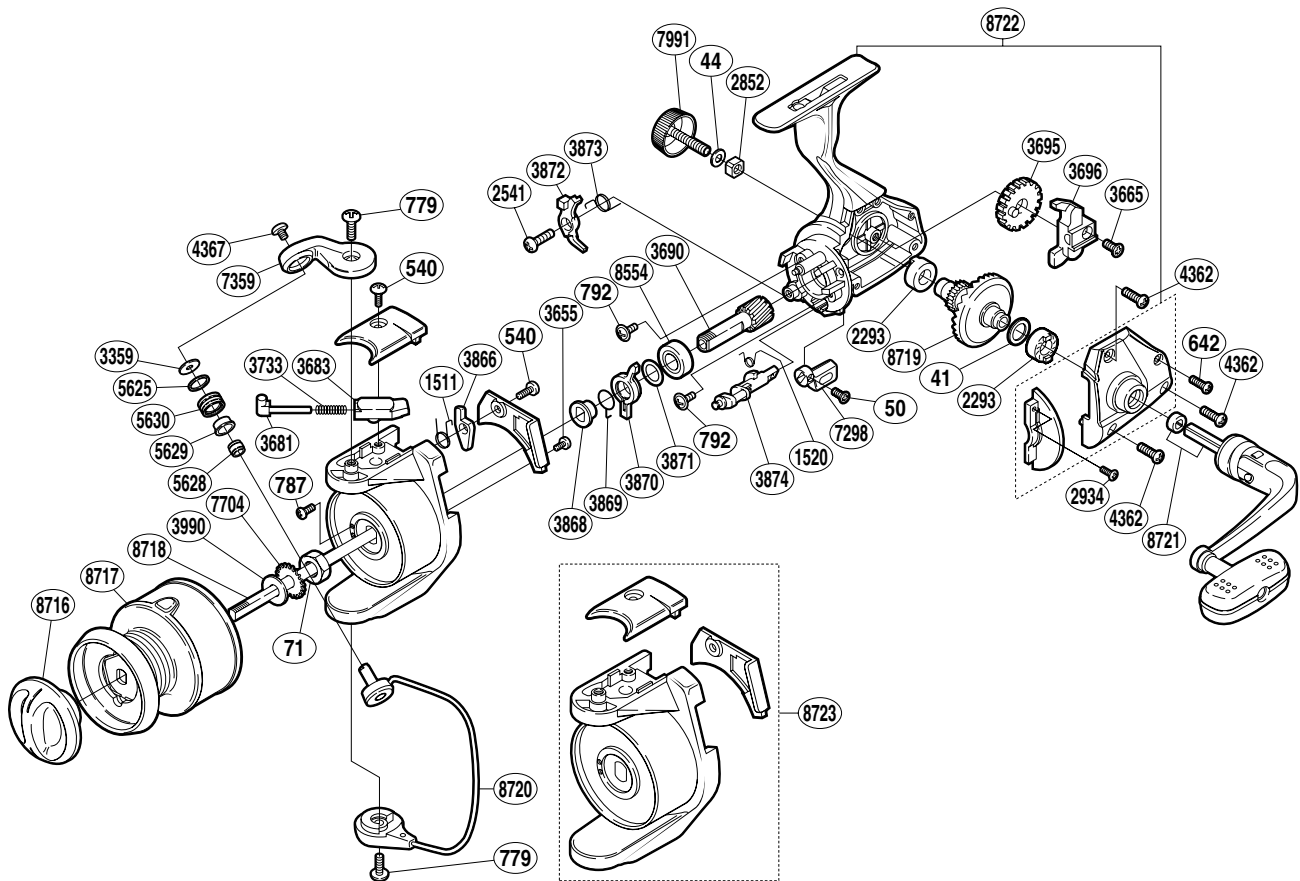

SHIMANO®

AERNOS

ARNS-3000

Part No.	Description	Part No.	Description	Part No.	Description
RD 0041	Drive Gear Washer	RD 3681	Bail Spring Guide (A)	RD 5628	Line Roller Collar
RD 0044	Handle Lock Washer	RD 3683	Bail Spring Guide (B)	RD 5629	Line Roller Bushing
RD 0050	Anti-Reverse Lever Screw	RD 3690	Pinion Gear	RD 5630	Line Roller
RD 0071	Rotor Nut	RD 3695	Oscillating Gear	RD 7298	Anti-Reverse Lever
RD 0540	Multi-Purpose Screw	RD 3696	Oscillating Slider	RD 7359	Bail Arm
RD 0642	Side Cover Screw (small)	RD 3733	Bail Spring	RD 7704	Spool Support
RD 0779	Multi-Purpose Screw	RD 3866	Bail Trip Lever	RD 7991	Handle Screw Cap
RD 0787	Nut Lock Screw	RD 3868	Lock Out Spring Holder	RD 8554	Ball Bearing
RD 0792	Bearing Retainer Screw	RD 3869	Anti-Reverse Lock Out Spring	RD 8716	Drag Knob
RD 1511	Lever Spring	RD 3870	Anti-Reverse Lock Out	RD 8717	Spool Assembly
RD 1520	Anti-Reverse Cam Spring	RD 3871	Bushing Washer	RD 8718	Main Shaft
RD 2293	Drive Gear Bushing	RD 3872	Anti-Reverse Pawl	RD 8719	Drive Gear
RD 2541	Anti-Reverse Pawl Screw	RD 3873	Anti-Reverse Pawl Spring	RD 8720	Bail Assembly
RD 2852	Handle Screw Lock	RD 3874	Anti-Reverse Cam	RD 8721	Handle Assembly
RD 2934	Flange Screw	RD 3990	Spool Washer	RD 8722	Body Assembly
RD 3359	Line Roller Washer	RD 4362	Side Cover Screw (large)	RD 8723	Rotor Assembly
RD 3655	Cover Screw	RD 4367	Line Roller Screw		
RD 3665	Slider Retainer Screw	RD 5625	Line Roller Spacer		